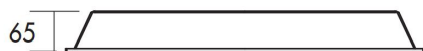

COLORS & MATERIALS

Color (Housing)	White RAL9003
Material (Housing)	Metal
Material (Reflector)	PC

DIMENSIONS

CERTIFICATES & STANDARDS

Driver certificates	CE
Fixture certificates	CE
Ingress protection	IP44
Protection class	I
Protection class IK	02
IEC	EN IEC 62722-2-1
LM80 (TM21 /) L90B50 (hours)	>50,000